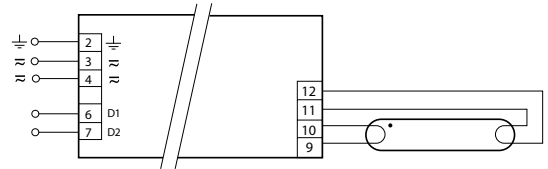

# BALLAST SPECIFICATIONS

LT5-B5-HE / LT5-R5-HE  
 LT5-B5-HO / LT5-R5-HO  
 LT8-B5-HE / LT8-R5-HE

Ballast specifications	length mm	fixing mm	height mm	width mm	weight kg	ballast connection	lamp distance
Non-dimmable Ballast	280	270	21	30	0,2	3 wires	0,5m
Dimmable Ballast	360	350	21	30	0,32	5 wires	0,5m

# BALLAST DIAGRAMS

LT5-B5-HE + HO / LT5-R5-HE + HO / LT8-B5-HE / LT8-R5-HE

NON-DIMMABLE BALLAST DIAGRAM

CONNECTION DIAGRAM

DIMMABLE BALLAST DIAGRAM

CONNECTION DIAGRAM

LT8-B8 / LT8-R8 / LT12-B8 / LT12-R8

NON-DIMMABLE BALLAST DIAGRAM

CONNECTION DIAGRAM

DIMMABLE BALLAST DIAGRAM

CONNECTION DIAGRAM