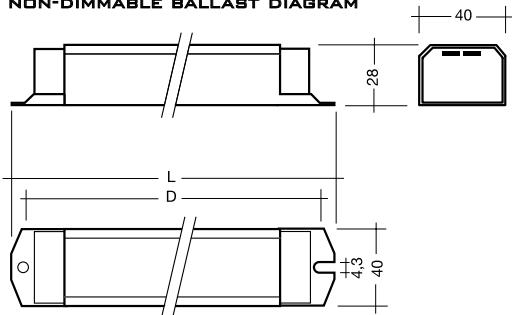

# BALLAST SPECIFICATIONS

LT5-B5-HE / LT5-R5-HE  
 LT5-B5-HO / LT5-R5-HO  
 LT8-B5-HE / LT8-R5-HE

Ballast specifications	length mm	fixing mm	height mm	width mm	weight kg	ballast connection	lamp distance
Non-dimmable Ballast	280	270	21	30	0,2	3 wires	0,5m
Dimmable Ballast	360	350	21	30	0,32	5 wires	0,5m

LT8-B8 / LT8-R8  
 LT12-B8 / LT12-R8

Ballast specifications	length mm	fixing mm	height mm	width mm	weight kg	ballast connection	lamp distance
Non-dimmable Ballast	234	220	28	40	0,28	3 wires	0,5m
Dimmable Ballast	360	350	28	30	0,32	5 wires	0,5m

# BALLAST DIAGRAMS

LT5-B5-HE + HO / LT5-R5-HE + HO / LT8-B5-HE / LT8-R5-HE

NON-DIMMABLE BALLAST DIAGRAM

CONNECTION DIAGRAM

DIMMABLE BALLAST DIAGRAM

CONNECTION DIAGRAM

LT8-B8 / LT8-R8 / LT12-B8 / LT12-R8

NON-DIMMABLE BALLAST DIAGRAM

CONNECTION DIAGRAM

DIMMABLE BALLAST DIAGRAM

CONNECTION DIAGRAM