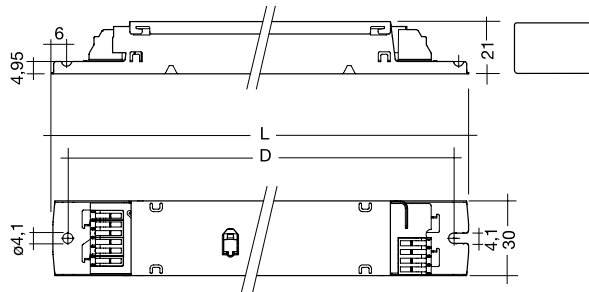

# BALLAST SPECIFICATIONS

LT5-B5-HE / LT5-R5-HE  
 LT5-B5-HO / LT5-R5-HO  
 LT8-B5-HE / LT8-R5-HE

Ballast specifications	length mm	fixing mm	height mm	width mm	weight kg	ballast connection	lamp distance
Non-dimmable Ballast	280	270	21	30	0,2	3 wires	0,5m
Dimmable Ballast	360	350	21	30	0,32	5 wires	0,5m

LT8-B8 / LT8-R8  
 LT12-B8 / LT12-R8

Ballast specifications	length mm	fixing mm	height mm	width mm	weight kg	ballast connection	lamp distance
Non-dimmable Ballast	234	220	28	40	0,28	3 wires	0,5m
Dimmable Ballast	360	350	28	30	0,32	5 wires	0,5m

# BALLAST DIAGRAMS

LT5-B5-HE + HO / LT5-R5-HE + HO / LT8-B5-HE / LT8-R5-HE

NON-DIMMABLE BALLAST DIAGRAM

CONNECTION DIAGRAM

DIMMABLE BALLAST DIAGRAM

CONNECTION DIAGRAM

LT8-B8 / LT8-R8 / LT12-B8 / LT12-R8

NON-DIMMABLE BALLAST DIAGRAM

CONNECTION DIAGRAM

DIMMABLE BALLAST DIAGRAM

CONNECTION DIAGRAM