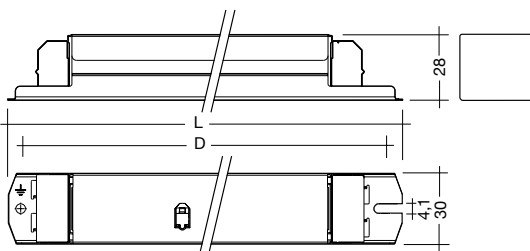

# BALLAST SPECIFICATIONS

LT5-B5-HE / LT5-R5-HE  
 LT5-B5-HO / LT5-R5-HO  
 LT8-B5-HE / LT8-R5-HE

Ballast specifications	length mm	fixing mm	height mm	width mm	weight kg	ballast connection	lamp distance
Non-dimmable Ballast	280	270	21	30	0,2	3 wires	0,5m
Dimmable Ballast	360	350	21	30	0,32	5 wires	0,5m

LT8-B8 / LT8-R8  
 LT12-B8 / LT12-R8

Ballast specifications	length mm	fixing mm	height mm	width mm	weight kg	ballast connection	lamp distance
Non-dimmable Ballast	234	220	28	40	0,28	3 wires	0,5m
Dimmable Ballast	360	350	28	30	0,32	5 wires	0,5m

# BALLAST DIAGRAMS

LT5-B5-HE + HO / LT5-R5-HE + HO / LT8-B5-HE / LT8-R5-HE

NON-DIMMABLE BALLAST DIAGRAM

CONNECTION DIAGRAM

DIMMABLE BALLAST DIAGRAM

CONNECTION DIAGRAM

LT8-B8 / LT8-R8 / LT12-B8 / LT12-R8

NON-DIMMABLE BALLAST DIAGRAM

CONNECTION DIAGRAM

DIMMABLE BALLAST DIAGRAM

CONNECTION DIAGRAM